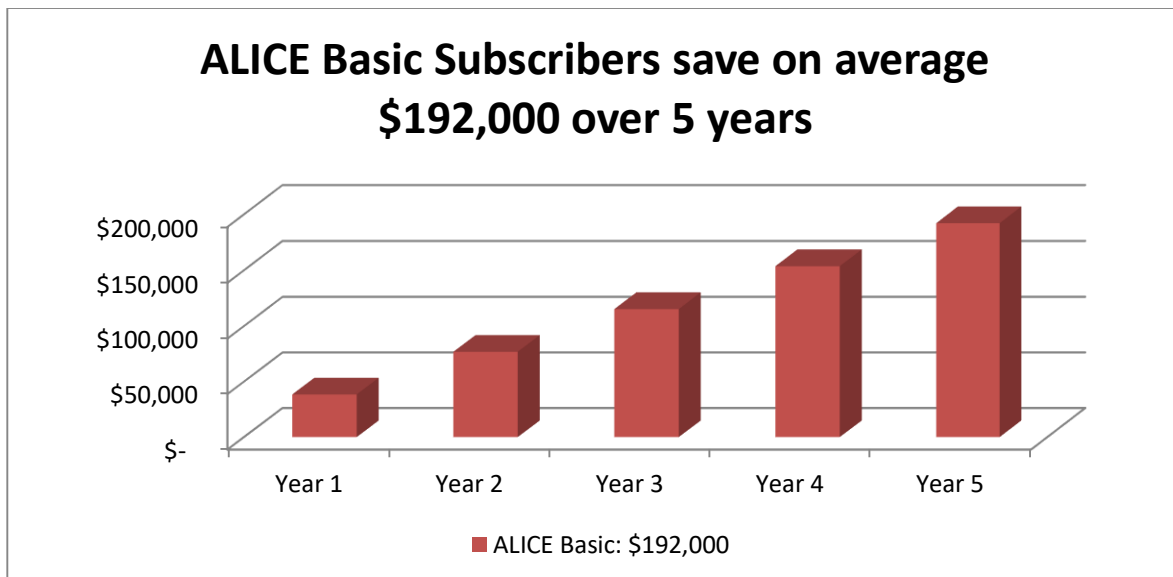

## RETURN ON INVESTMENT

Start saving money today! ALICE helps companies save tens of thousands of dollars year after year

At a tenth the cost of a full time employee receptionist, the ALICE Basic subscription service achieves 100% ROI in under 2 months.