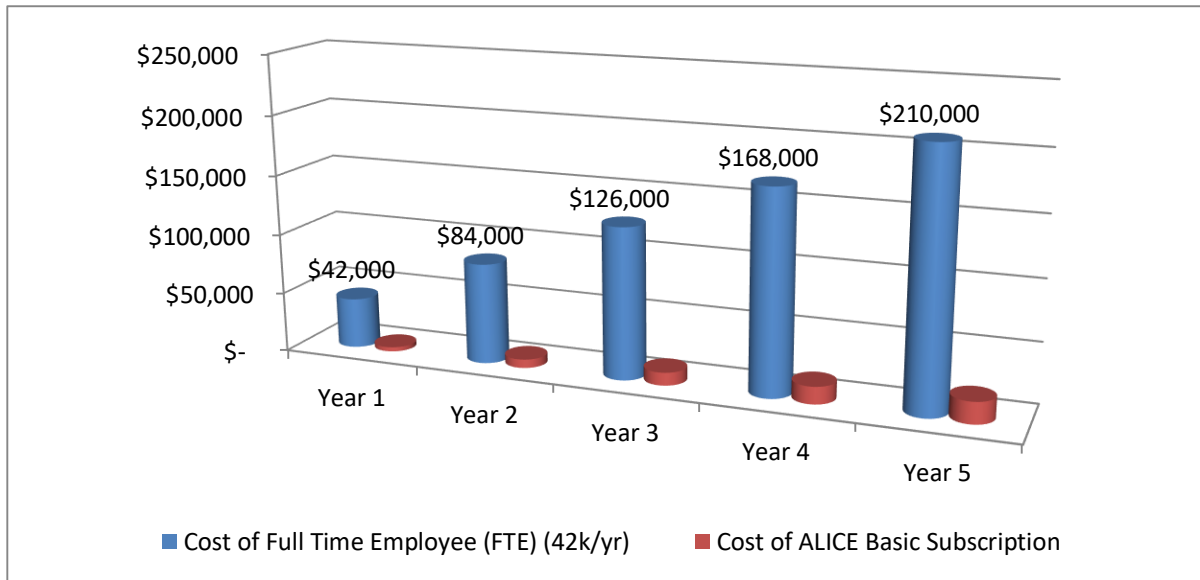

## RETURN ON INVESTMENT

Start saving money today! ALICE helps companies save tens of thousands of dollars year after year

At a tenth the cost of a full time employee receptionist, the ALICE Basic subscription service achieves 100% ROI in under 2 months.